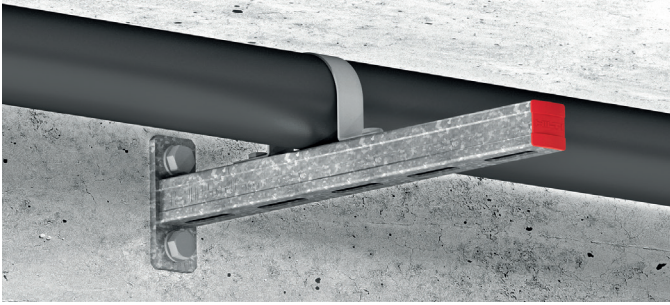

Pipe Strap MP-US OC

Pipe straps with external coating for universal piping applications

Applications

- Universal pipe fixation up to 12"
- Single point fixation for Sprinkler applications
- Installation of non-insulated pipes in industrial environment

Advantages

- Suitable for suspended or standing installation applications
- Compatible with C-Channels, girders and brackets
- Approved for sprinkler applications under VdS
- Approved for sprinkler applications under UL / NFPA
- Approved for sprinkler applications under FM