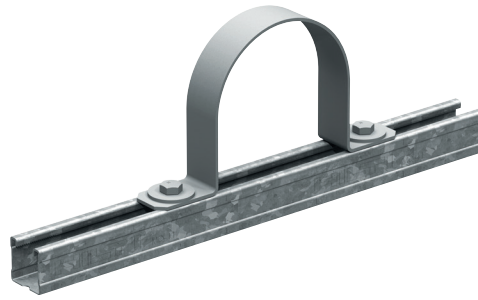

Pipe Strap MP-US OC

Pipe straps with external coating for universal piping applications

Applications

- Universal pipe fixation up to 12"
- Single point fixation for Sprinkler applications
- Installation of non-insulated pipes in industrial environment

Advantages

- Suitable for suspended or standing installation applications
- Compatible with C-Channels, girders and brackets
- Approved for sprinkler applications under VdS
- Approved for sprinkler applications under UL / NFPA
- Approved for sprinkler applications under FM